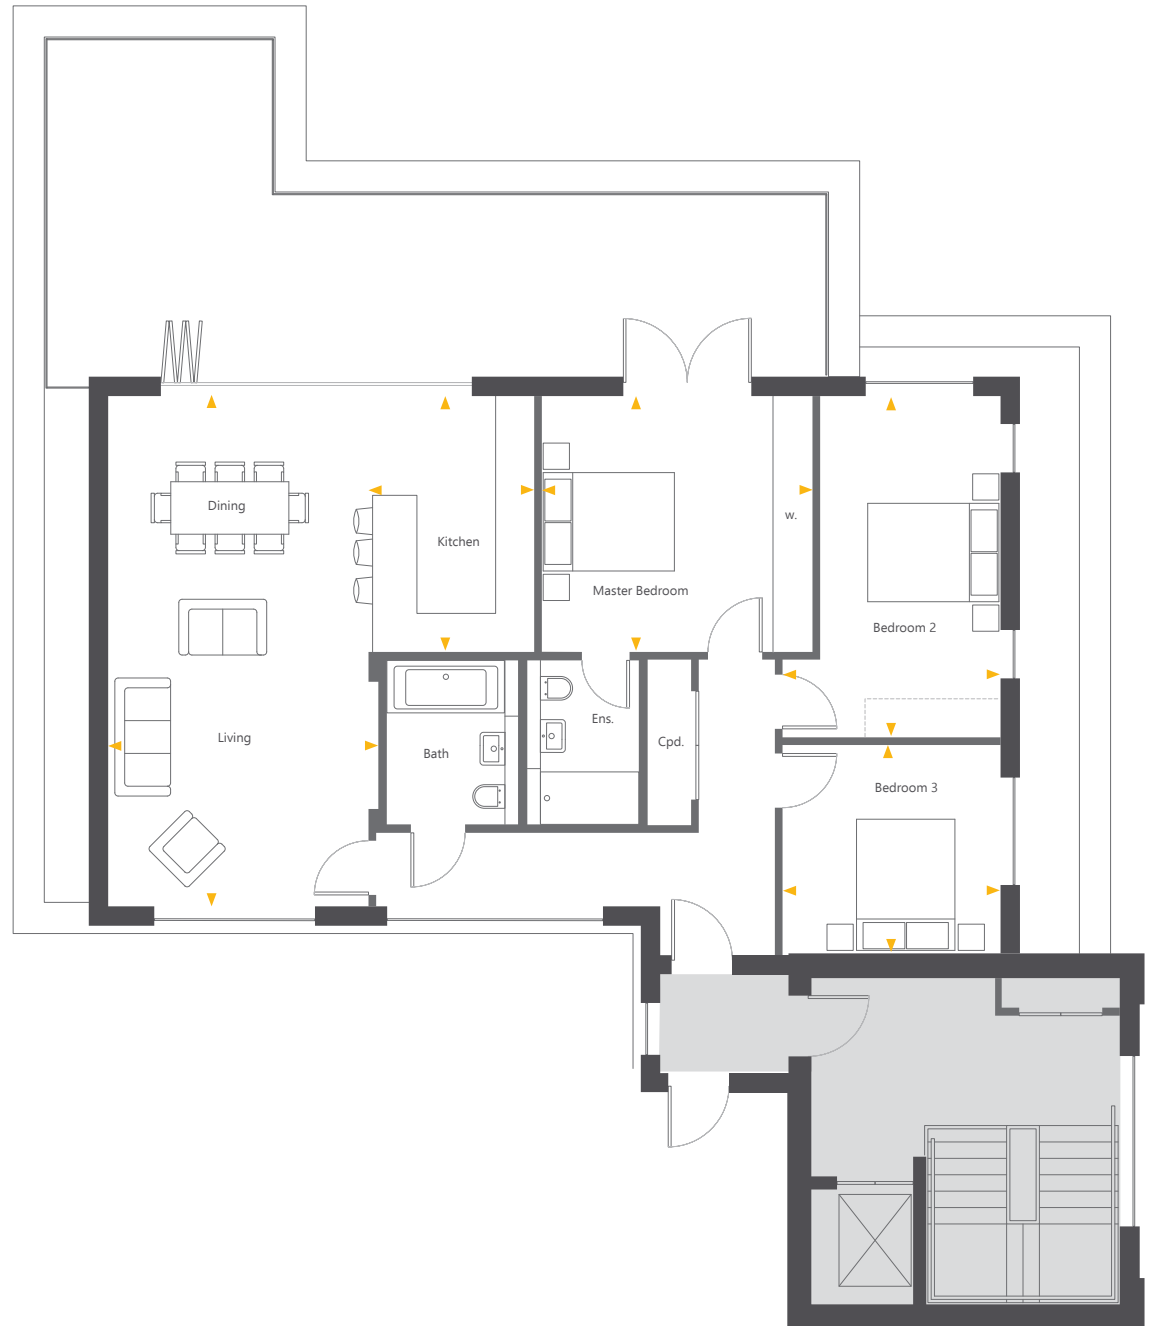

# PLOT 8

THIRD FLOOR

Kitchen	3901mm x 2526mm	12'10" x 8'3"
Living Diner	7779mm x 3968mm	25'6" x 13'
Bedroom 1	4105mm x 3901mm	13'6" x 12'10"
Bedroom 2	5203mm x 3323mm	17'1" x 10'11"
Bedroom 3	3323mm x 3176mm	10'11" x 10'5"